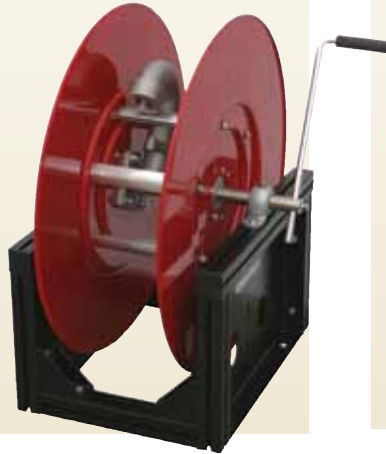

Great for golf courses, athletic fields, parks & rec.

Equipment Cleaning Hose Reels

Use air to clean carts and utility vehicles prior to washing to reduce water usage and cut down on clipping mess.

- ◀ **Series S**
SGA3650 OLP
3/8" x 50'
with hose.
- SGA3850 OLP
1/2" x 50'
with hose.

Large Capacity Hose Reels

- ▶ **Series 40 hand crank**
Suggested models:
411171CG1LC
up to 1" X 100'
- 432191CG1LC
up to 1-1/2" X 100'
Both without hose.

Improve hose management at each wash pad station with Reelcraft reels.