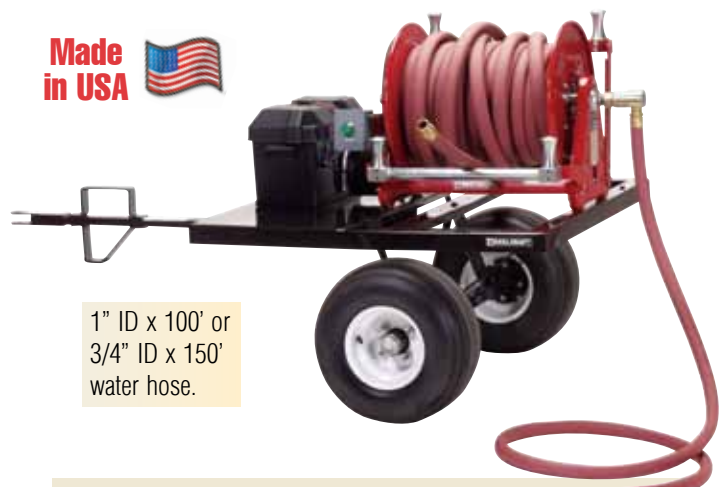

1" ID x 100' or
3/4" ID x 150'
water hose.

Additional Accessories

S600808 Operating switch	S600812 Battery box (battery not included)
600848-3 Top hose roller guide	600814 Battery cable connector
S602132-3 Bottom hose roller guide	600829-10 Inlet hose, 1" I.D. X 10'
600518 Chain guard	

Hose Assemblies

Part Number	I.D.	O.D.	Max PSI	Inlet	Length	Weight
	in	in				
601046-100	5/8	1	200	3/4 NPTF	100	28
601046-125	5/8	1	200	3/4 NPTF	125	35
601046-175	5/5	1	200	3/4 NPTF	175	49
601044-100	3/4	1.18	250	3/4 NPTF	100	25
601044-150	3/4	1.18	250	3/4 NPTF	150	38
601065-50	1	1.38	250	1 NH	50	21
601065-100	1	1.38	250	1 NH	100	42

1. **Respond Faster**
   React quickly and easily, reduce tangled hoses, power-rewind hose.
2. **Reduce Turf Damage**
   Avoid turf wear and damage from dragging hoses.
3. **Enhance Existing System**
   Provide quick supplemental irrigation to enhance your existing system.

1. **Save Labor, Save Money**
   Save labor by improving response time, reduce hose wear by storing on a reel.
2. **Save Equipment**
   Eliminate the need for a dedicated maintenance vehicle on a reel.